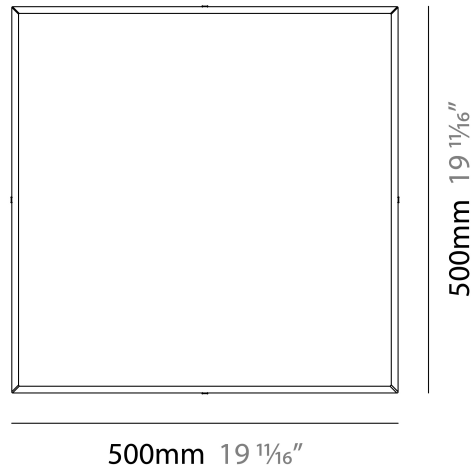

LINEA SURFACE

D92067

GENERAL

Series: Linea
Brand: Milan
Division: Design
Mounting Type: Surface
Mounting Location: Ceiling
Subcategory: Ambient

PHYSICAL

Shape: Rectangle
Length (mm): 500
Length (in): 19 3/4
Width (mm): 500
Width (in): 19 3/4
Height (mm): 89
Height (in): 3 1/2
Weight (kg): 4.5
Weight (lbs): 10
Diffuser: White Glass
Fixture Finish: SST
Fixture Material: Glass / Aluminum

ELECTRICAL

Number of Lamps: 1+1
Lamp Type: T5 Circline Fluorescent
Bulb Included: Bulb Not Included
Total Output Wattage (W): 62
Max. Wattage Per Lamp (W): 22W + 40W
Lamp Base: 2GX13
Dimming: Non-Dimmable
Input Voltage (V): 120
Lamp Voltage (V): 120

LED

OPTICAL

RATINGS AND CERTIFICATIONS

Certified By: CSA Certified to UL and CSA Standards
IP rating: IP20

PROJECT	_____
TYPE	_____
NOTES	_____
QUANTITY	_____
DATE	_____